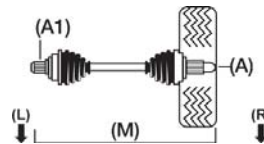

(O)

(I)

Megane Grandtour

1900D	Megane Grandtour Dci [303] R/H with Tube Adaptor (ADP-RN-01)	Est	02/01-on	75/102	M/A	ABS	KA05, KA1F	F9Q732, F9Q733	RN-8-29-112A A23, M653, A1-, D44	RN-8-29-212A A23, M752, A1-23, D44	OJ-1382 A23, B57, C30, D44		BT-TBA A, B, C
1900D	Megane Grandtour Dti [303] R/H with Tube Adaptor (ADP-RN-01)	Est	02/01-on	59/80	M/A	ABS	KA01U	F9Q744		RN-8-29-212A A23, M752, A1-23, D44	OJ-1382 A23, B57, C30, D44		BT-TBA A, B, C

Megane II