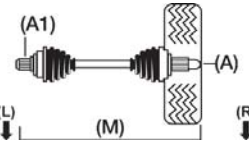

(O)

(I)

Megane II Sport Tourer

1900D	Megane II Sport Tourer 8v Dci	Est	08/03-on	88/120	M	ABS	KM0/1	F9Q800	RN-8-29-133 A25, M638, A1-39, D	RN-8-29-233 A25, M931, A1-39, D	OJ-1904 A25, B52.5, C33, DABS-NOJ	BT-3092 A25, B123, C82
1900D	Megane II Sport Tourer 8v Dci	Est	03/04-on	68/92	M	ABS	KM0/1	F9Q808	RN-8-29-133 A25, M638, A1-39, D	RN-8-29-233 A25, M931, A1-39, D	OJ-1904 A25, B52.5, C33, DABS-NOJ	BT-3092 A25, B123, C82
1900D	Megane II Sport Tourer 8v Dci	Est	05/05-07/07	96/131	M	ABS	KM0/1	F9Q803, F9Q804	RN-8-29-133 A25, M638, A1-39, D	RN-8-29-233 A25, M931, A1-39, D	OJ-1904 A25, B52.5, C33, DABS-NOJ	BT-3092 A25, B123, C82
1900D	Megane II Sport Tourer 8v Dci	Mpv	05/05-on	81/110	M	ABS	KM0/1	F9Q804, F9Q818	RN-8-29-133 A25, M638, A1-39, D	RN-8-29-233 A25, M931, A1-39, D	OJ-1904 A25, B52.5, C33, DABS-NOJ	BT-3092 A25, B123, C82

Megane Scenic