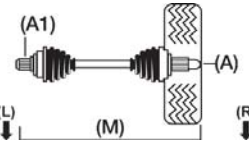

Megane II Sport Tourer

1900D	Megane II Sport Tourer 8v Dci	Est	08/03-on	88/120	M	ABS	KM0/1	F9Q800	RN-8-29-133 A25, M638, A1-39, D	RN-8-29-233 A25, M931, A1-39, D	OJ-1904 A25, B52.5, C33, DABS-NOJ	BT-3092 A25, B123, C82
1900D	Megane II Sport Tourer 8v Dci	Est	03/04-on	68/92	M	ABS	KM0/1	F9Q808	RN-8-29-133 A25, M638, A1-39, D	RN-8-29-233 A25, M931, A1-39, D	OJ-1904 A25, B52.5, C33, DABS-NOJ	BT-3092 A25, B123, C82
1900D	Megane II Sport Tourer 8v Dci	Est	05/05-07/07	96/131	M	ABS	KM0/1	F9Q803, F9Q804	RN-8-29-133 A25, M638, A1-39, D	RN-8-29-233 A25, M931, A1-39, D	OJ-1904 A25, B52.5, C33, DABS-NOJ	BT-3092 A25, B123, C82
1900D	Megane II Sport Tourer 8v Dci	Mpv	05/05-on	81/110	M	ABS	KM0/1	F9Q804, F9Q818	RN-8-29-133 A25, M638, A1-39, D	RN-8-29-233 A25, M931, A1-39, D	OJ-1904 A25, B52.5, C33, DABS-NOJ	BT-3092 A25, B123, C82

Megane Scenic