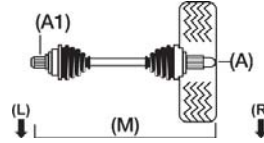

kW/PS

VIN

Boxer 230 (LCV)

2500D	Boxer TD 4X4 (Fr) [197] MG Gearbox [294] 1000/1400Kg Model	Bus	07/96-04/02	76/103	M		230P	T8A(DJ5T)	CT-8-16-109 A28, M759, A1-41, D	CT-8-16-209 A28, M1077, A1-41, D	OJ-1755 A28, B63, C39, D-NR		BT-179 A25, B147, C93	
2500D	Boxer TD 4X4 (Fr) [197] MG Gearbox [294] 1000/1400Kg Model	Bus	07/96-04/02	76/103	M	ABS	230P	T8A(DJ5T)	CT-8-16-109A A28, M759, A1-41, D54	CT-8-16-209A A28, M1077, A1-41, D54	OJ-1756 A28, B63, C39, D54		BT-179 A25, B147, C93	
2500D	Boxer TD 4X4 (Fr) [124] (Front) ME / ML Gearbox [294] 1000/1400Kg Model	Bus	07/96-04/02	76/103	M		230P	T8A(DJ5T)	CT-8-16-111 A28, M770, A1-37, D	CT-8-16-211 A28, M1070, A1-37, D	OJ-1755 A28, B63, C39, D-NR		BT-179 A25, B147, C93	
2500D	Boxer TD 4X4 (Fr) [124] (Front) ME / ML Gearbox [294] 1000/1400Kg Model	Bus	07/96-04/02	76/103	M	ABS	230P	T8A(DJ5T)	CT-8-16-111A A28, M770, A1-37, D54	CT-8-16-211A A28, M1070, A1-37, D54	OJ-1756 A28, B63, C39, D54		BT-179 A25, B147, C93