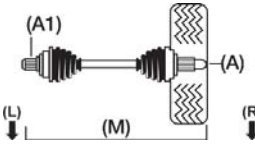

(O)

(I)

Primera P10