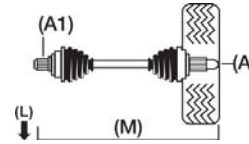

(O)

(I)

Mondeo Mk1