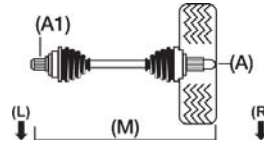

(O)

(I)

Jumper 244 (LCV)

2800D	Jumper 8v Hdi [294] 1000/1400Kg Model	F-Bed	05/04-on	107/146	M		244	8140.43N			OJ-1755 A28, B63, C39, D-NR		BT-179 A25, B147, C93
2800D	Jumper 8v Hdi [294] 1000/1400Kg Model	F-Bed	05/04-on	107/146	M	ABS	244	1840.43N			OJ-1756 A28, B63, C39, D54		BT-179 A25, B147, C93
2800D	Jumper 8v Hdi [295] 1800Kg Model	F-Bed	05/04-on	107/146	M		244	1840.43N			OJ-1763 A35, B69.8, C45, D-NR		BT-288 A33, B100, C110
2800D	Jumper 8v Hdi [295] 1800Kg Model	F-Bed	05/04-on	107/146	M	ABS	244	1840.43N			OJ-1764 A35, B69.8, C45, D54		BT-288 A33, B100, C110
2800D	Jumper 8v Hdi [294] 1000/1400Kg Model	Van	04/02-on	94/128	M		244	8140.43S			OJ-1755 A28, B63, C39, D-NR		BT-179 A25, B147, C93
2800D	Jumper 8v Hdi [294] 1000/1400Kg Model	Van	04/02-on	94/128	M	ABS	244	8140.43S			OJ-1756 A28, B63, C39, D54		BT-179 A25, B147, C93
2800D	Jumper 8v Hdi [295] 1800Kg Model	Van	04/02-on	94/128	M		244	8140.43S			OJ-1763 A35, B69.8, C45, D-NR		BT-288 A33, B100, C110
2800D	Jumper 8v Hdi [295] 1800Kg Model	Van	04/02-on	94/128	M	ABS	244	8140.43S			OJ-1764 A35, B69.8, C45, D54		BT-288 A33, B100, C110
2800D	Jumper 8v Hdi 4X4 (Fr) [294] 1000/1400Kg Model [34] (Front)	Van	04/02-on	94/128	M		244	8140.43S			OJ-1755 A28, B63, C39, D-NR		BT-179 A25, B147, C93
2800D	Jumper 8v Hdi 4X4 (Fr) [294] 1000/1400Kg Model [34] (Front)	Van	04/02-on	94/128	M	ABS	244	8140.43S			OJ-1756 A28, B63, C39, D54		BT-179 A25, B147, C93
2800D	Jumper 8v Hdi 4X4 (Fr) [295] 1800Kg Model [34] (Front)	Van	04/02-on	94/128	M		244	8140.43S			OJ-1763 A35, B69.8, C45, D-NR		BT-288 A33, B100, C110
2800D	Jumper 8v Hdi 4X4 (Fr) [295] 1800Kg Model [34] (Front)	Van	04/02-on	94/128	M	ABS	244	8140.43S			OJ-1764 A35, B69.8, C45, D54		BT-288 A33, B100, C110
2800D	Jumper 8v Hdi [294] 1000/1400Kg Model	Van	05/04-on	107/146	M		244	8140.43N			OJ-1755 A28, B63, C39, D-NR		BT-179 A25, B147, C93
2800D	Jumper 8v Hdi [294] 1000/1400Kg Model	Van	05/04-on	107/146	M	ABS	244	1840.43N			OJ-1756 A28, B63, C39, D54		BT-179 A25, B147, C93
2800D	Jumper 8v Hdi [295] 1800Kg Model	Van	05/04-on	107/146	M		244	1840.43N			OJ-1763 A35, B69.8, C45, D-NR		BT-288 A33, B100, C110
2800D	Jumper 8v Hdi [295] 1800Kg Model	Van	05/04-on	107/146	M	ABS	244	1840.43N			OJ-1764 A35, B69.8, C45, D54		BT-288 A33, B100, C110

Jumper 250 (LCV)