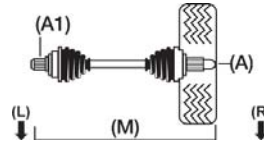

Relay 230 (LCV)